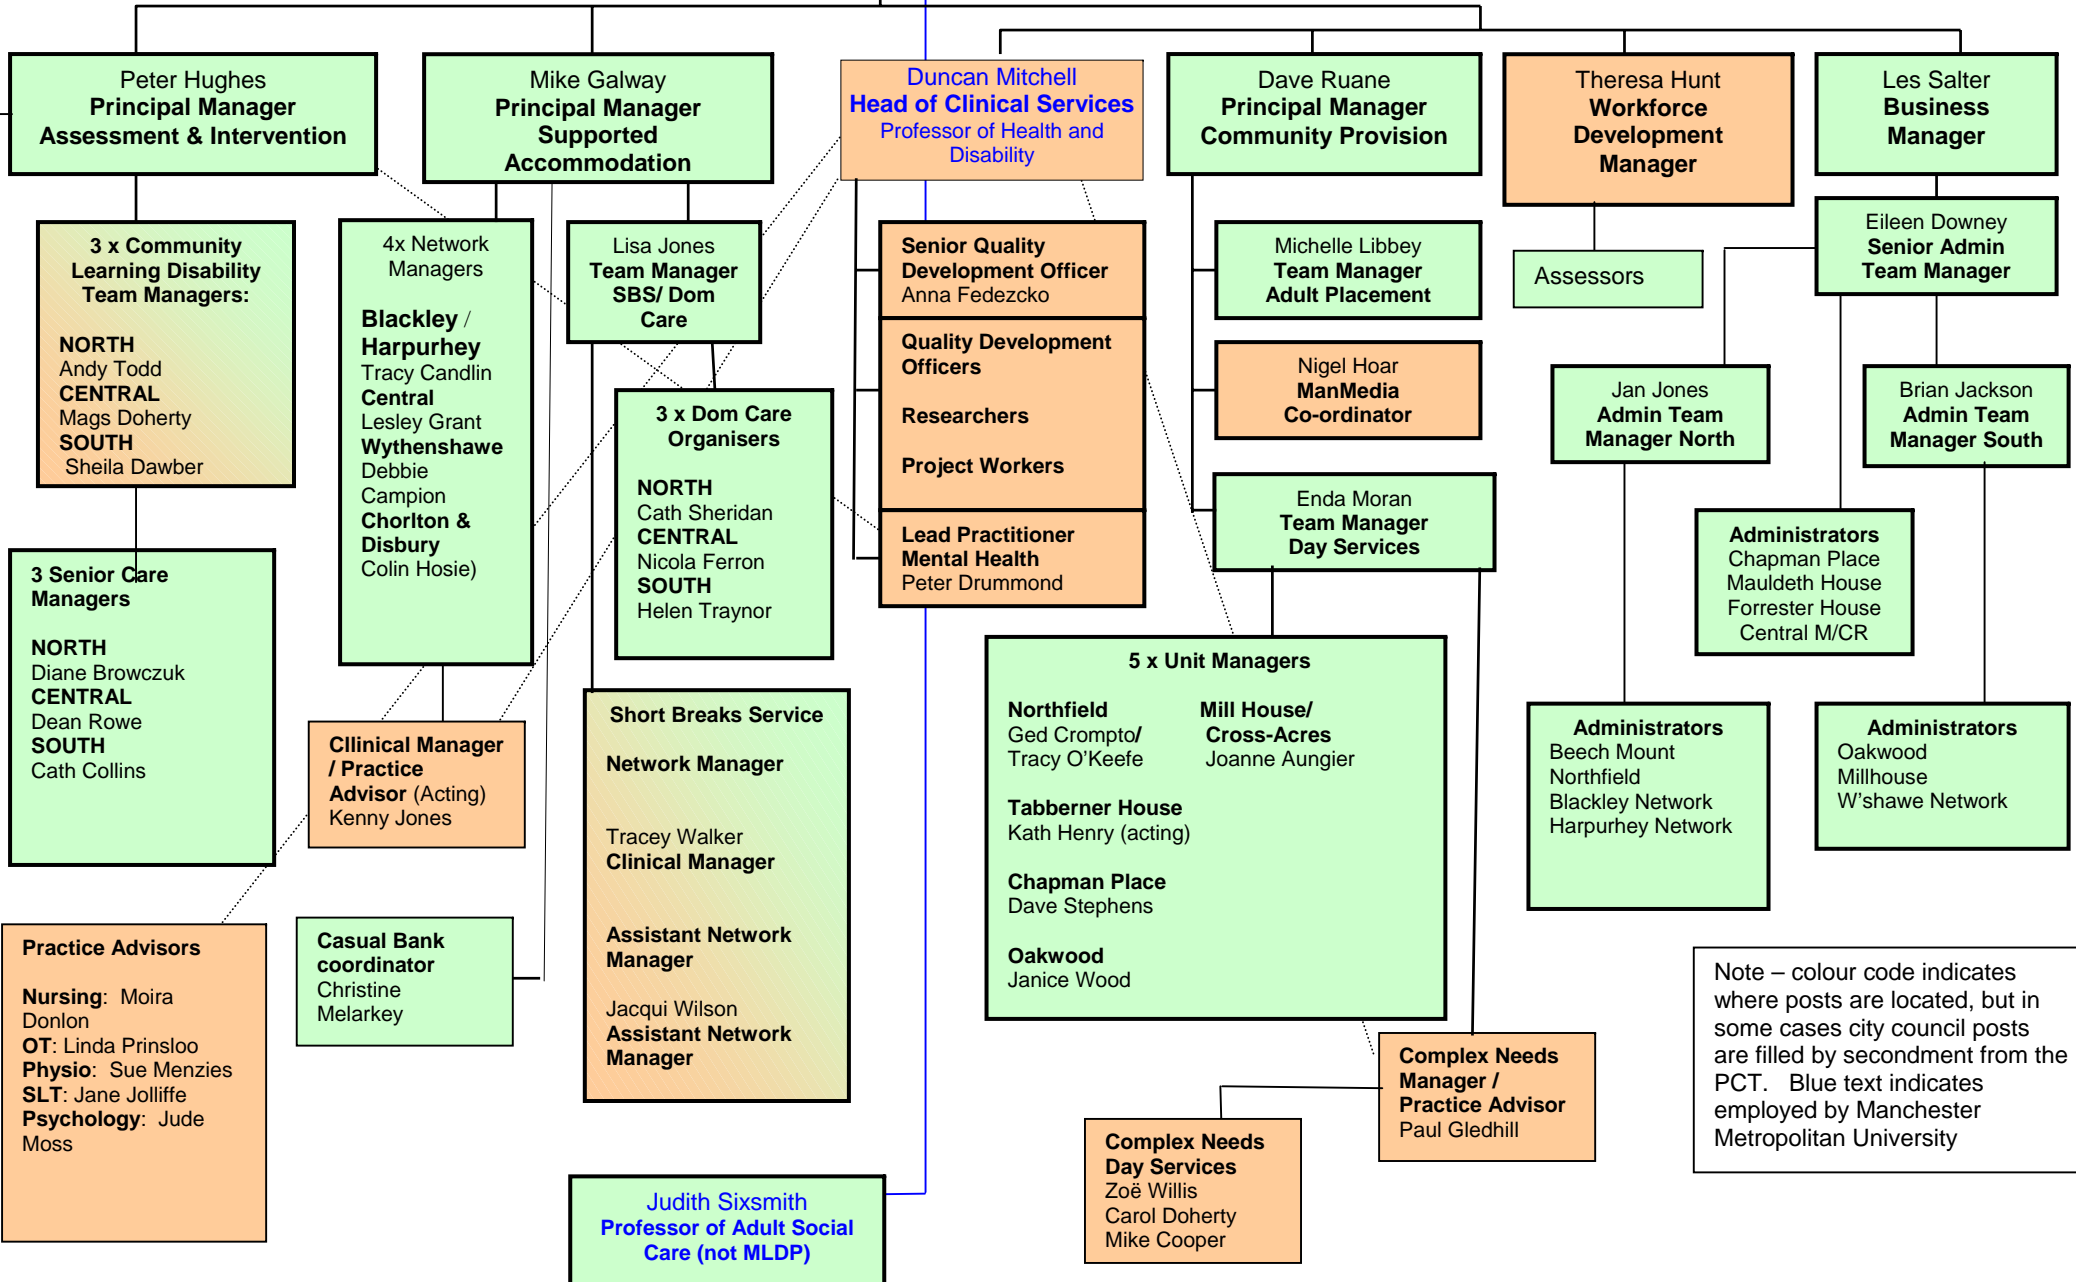

**ASSISTANT DIRECTOR ADULT, SOCIAL CARE MCC  
(Paul Cassidy)**

**ASSOCIATE DIRECTOR SPECIALIST PROVIDER SERVICES, MPCT)  
(Joe Ranson)**

MCC

PCT

**Mark Burton  
Head of Service**

Note – colour code indicates where posts are located, but in some cases city council posts are filled by secondment from the PCT. Blue text indicates employed by Manchester Metropolitan University